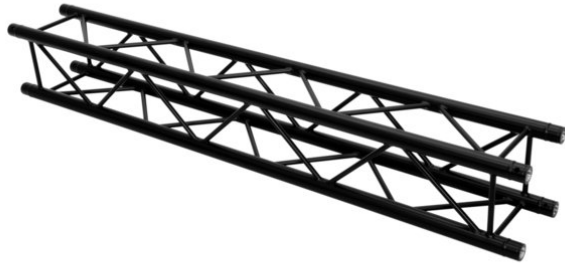

## QUADLOCK ROAD S6082-2000 4-Way Cross Beam

4-point truss system with black structured powder-coating

**Art. No.:** 60306352

GTIN: 4026397731446

**List price: 474.81 €**  
incl. 19% VAT.

## QUADLOCK ROAD S6082-2000 4-Way Cross Beam

4-point truss system with black structured powder-coating

**Art. No.:** 60306352

GTIN: 4026397731446

### Features:

---

- Quadlock 6082
  - Strong EN-AW 6082 alloy for high loads
  - Easy installation
  - High-quality aluminum-tubes with 50 mm in diameter
  - Trusspipe: 50 mm
  - Low weight
  - TÜV Süd certified
  - Distance center - center: 240 mm
  - For application areas such as: Rental; theater; Trade fair and shop fitting; mobile use
  - Made in Europe
- Package contents
- 1 x connection Set