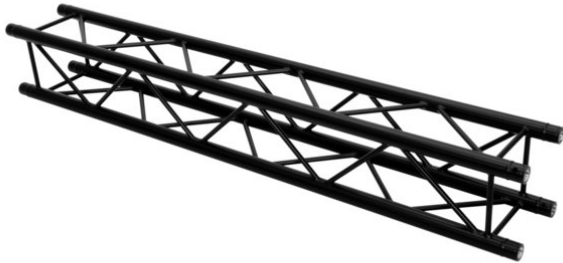

# alutruss

---

## QUADLOCK ROAD S6082-2500 4-Way Cross Beam

4-point truss system with black structured powder-coating

**Art. No.: 60306354**

GTIN: 4026397731453

**List price: 534.31 €**  
incl. 19% VAT.

## QUADLOCK ROAD S6082-2500 4-Way Cross Beam

4-point truss system with black structured powder-coating

**Art. No.: 60306354**

GTIN: 4026397731453

### Features:

---

- Easy installation
  - Trusspipe: 50 mm
  - TÜV Süd certified
  - For application areas such as: Rental; theater; Trade fair and shop fitting; Clubs/dancing school
  - Made in Europe
- Package contents
- 1 x connection Set