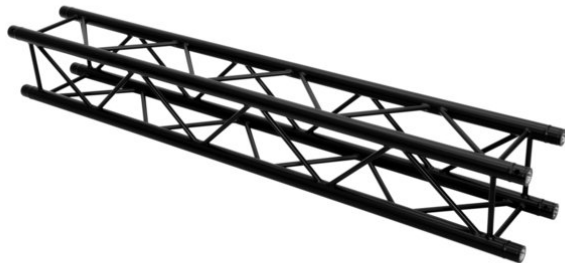

alutruss

QUADLOCK ROAD S6082-3000 4-Way Cross Beam

4-point truss system with black structured powder-coating

Art. No.: 60306356
GTIN: 4026397731460

List price: 653.31 €
incl. 19% VAT.

alutruss

QUADLOCK ROAD S6082-3000 4-Way Cross Beam

4-point truss system with black structured powder-coating

Art. No.: 60306356
GTIN: 4026397731460

Features:

- Easy installation
 - Trusspipe: 50 mm
 - TÜV Süd certified
 - For application areas such as: Rental; theater; Trade fair and shop fitting; Clubs/dancing school
 - Made in Europe
- Package contents
- 1 x connection Set