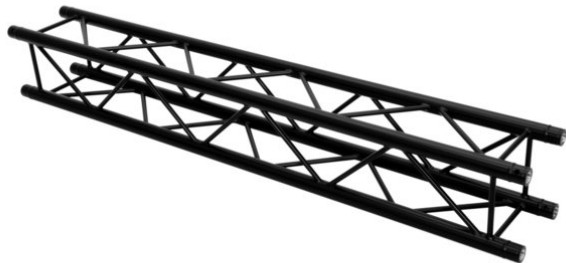

# alutruss

---

## QUADLOCK ROAD S6082-4000 4-Way Cross Beam

4-point truss system with black structured powder-coating

**Art. No.: 60306358**  
GTIN: 4026397731521

**List price: 831.81 €**  
incl. 19% VAT.

## QUADLOCK ROAD S6082-4000 4-Way Cross Beam

4-point truss system with black structured powder-coating

**Art. No.: 60306358**  
GTIN: 4026397731521

### Features:

---

- Easy installation
  - Trusspipe: 50 mm
  - TÜV Süd certified
  - For application areas such as: Rental; theater; Trade fair and shop fitting; Clubs/dancing school
  - Made in Europe
- Package contents
- 1 x connection Set