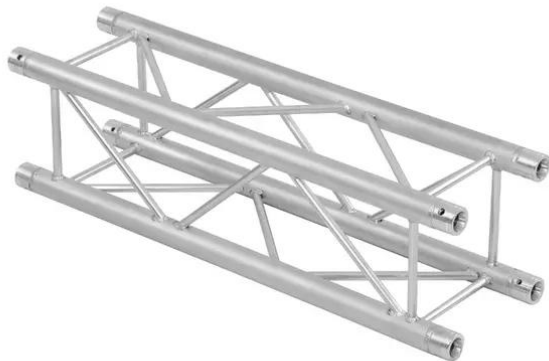

QUADLOCK QL-ET34-300 4-way Cross Beam

4-point truss system

Art. No.: 6030674A

GTIN: 4026397501650

QUADLOCK QL-ET34-300 4-way Cross Beam

4-point truss system

Art. No.: 6030674A

GTIN: 4026397501650

Features:

- Strong EN-AW 6082 alloy for high loads
- High-quality aluminum-tubes with 50 mm in diameter
- Low weight
- Distance center - center: 240 mm
- Easy installation
- Trusspipe: 50 mm
- Made in Europe
- For application areas such as: Theater; Trade fair and shop fitting; clubs/dancing school
- For further information about this product, please refer to the Data Sheet under "Downloads"