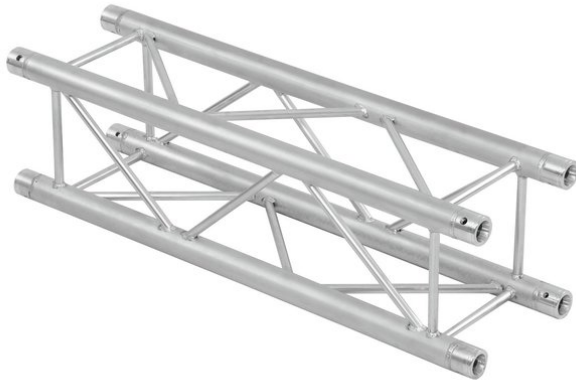

# alutruss

---

## QUADLOCK QL-ET34-290 4-way cross beam

4-point truss system

**Art. No.: 6030674B**

GTIN: 4026397533293

**List price: 201.11 €**  
incl. 19% VAT.

## QUADLOCK QL-ET34-290 4-way cross beam

4-point truss system

**Art. No.: 6030674B**

GTIN: 4026397533293

### Features:

---

- Strong EN-AW 6082 alloy for high loads
  - High-quality aluminum-tubes with 50 mm in diameter
  - Low weight
  - Distance center - center: 240 mm
  - Easy installation
  - Trusspipe: 50 mm
  - Made in Europe
  - For application areas such as: Theater; Trade fair and shop fitting; Clubs/dancing school
  - For further information about this product, please refer to the Data Sheet under "Downloads"
- Package contents
- 1 x connection Set