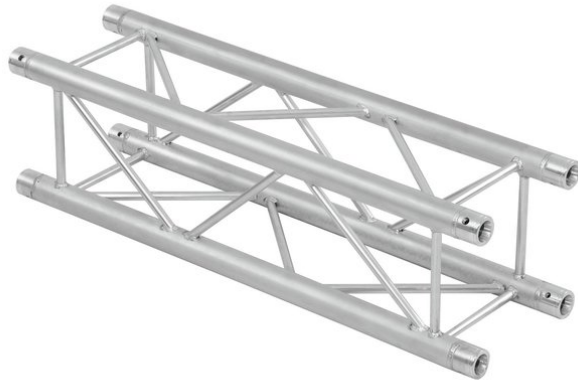

QUADLOCK QL-ET34-500 4-way cross beam

4-point truss system

Art. No.: 60306752

GTIN: 4026397496147

List price: 201.11 €
incl. 19% VAT.

QUADLOCK QL-ET34-500 4-way cross beam

4-point truss system

Art. No.: 60306752

GTIN: 4026397496147

Features:

- Strong EN-AW 6082 alloy for high loads
 - High-quality aluminum-tubes with 50 mm in diameter
 - Low weight
 - Distance center - center: 240 mm
 - Easy installation
 - Trusspipe: 50 mm
 - Made in Europe
 - For application areas such as: Theater; Trade fair and shop fitting; Clubs/dancing school
 - For further information about this product, please refer to the Data Sheet under "Downloads"
- Package contents
- 1 x connection Set