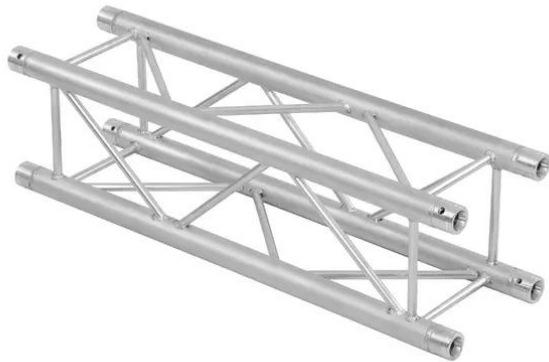

QUADLOCK QL-ET34-500 4-way Cross Beam

4-point truss system

Art. No.: 60306752

GTIN: 4026397496147

QUADLOCK QL-ET34-500 4-way Cross Beam

4-point truss system

Art. No.: 60306752

GTIN: 4026397496147

Features:

- Strong EN-AW 6082 alloy for high loads
- High-quality aluminum-tubes with 50 mm in diameter
- Low weight
- Distance center - center: 240 mm
- Easy installation
- Trusspipe: 50 mm
- Made in Europe
- For application areas such as: Theater; Trade fair and shop fitting; clubs/dancing school
- For further information about this product, please refer to the Data Sheet under "Downloads"