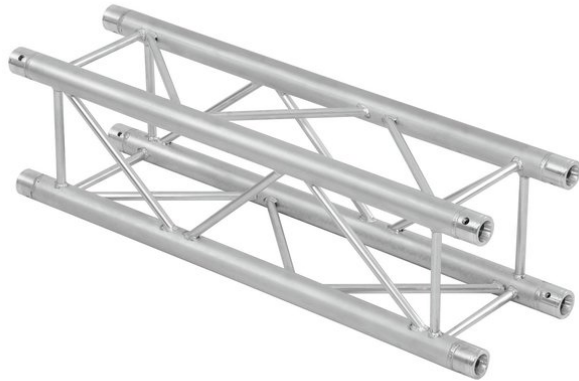

QUADLOCK QL-ET34-800 4-way cross beam

4-point truss system

Art. No.: 60306753

GTIN: 4026397501667

List price: 248.71 €
incl. 19% VAT.

QUADLOCK QL-ET34-800 4-way cross beam

4-point truss system

Art. No.: 60306753

GTIN: 4026397501667

Features:

- Strong EN-AW 6082 alloy for high loads
 - High-quality aluminum-tubes with 50 mm in diameter
 - Low weight
 - Distance center - center: 240 mm
 - Easy installation
 - Trusspipe: 50 mm
 - Made in Europe
 - For application areas such as: Theater; Trade fair and shop fitting; Clubs/dancing school
 - For further information about this product, please refer to the Data Sheet under "Downloads"
- Package contents
- 1 x connection Set