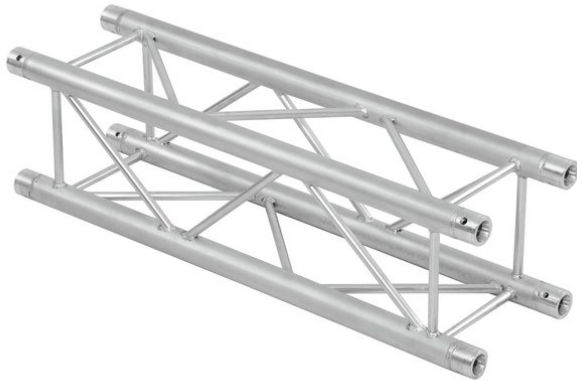

QUADLOCK QL-ET34-3500 4-way cross beam

4-point truss system

Art. No.: 60306764

GTIN: 4026397501728

The article is no longer in our assortment.

QUADLOCK QL-ET34-3500 4-way cross beam

4-point truss system

Art. No.: 60306764

GTIN: 4026397501728

Features:

- Strong EN-AW 6082 alloy for high loads
 - High-quality aluminum-tubes with 50 mm in diameter
 - Low weight
 - Distance center - center: 240 mm
 - Easy installation
 - Trusspipe: 50 mm
 - Made in Europe
 - For application areas such as: Theater; Trade fair and shop fitting; Clubs/dancing school
 - For further information about this product, please refer to the Data Sheet under "Downloads"
- Package contents
- 1 x connection Set