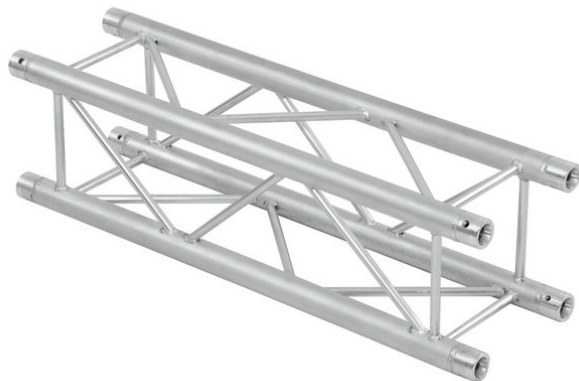

# alutruss

---

## QUADLOCK QL-ET34-5000 4-way cross beam

4-point truss system

**Art. No.: 60306770**

GTIN: 4026397501759

**List price: 736.61 €**  
incl. 19% VAT.

## QUADLOCK QL-ET34-5000 4-way cross beam

4-point truss system

**Art. No.: 60306770**

GTIN: 4026397501759

### Features:

---

- Strong EN-AW 6082 alloy for high loads
  - High-quality aluminum-tubes with 50 mm in diameter
  - Low weight
  - Distance center - center: 240 mm
  - Easy installation
  - Trusspipe: 50 mm
  - Made in Europe
  - For application areas such as: Theater; Trade fair and shop fitting; Clubs/dancing school
  - For further information about this product, please refer to the Data Sheet under "Downloads"
- Package contents
- 1 x connection Set