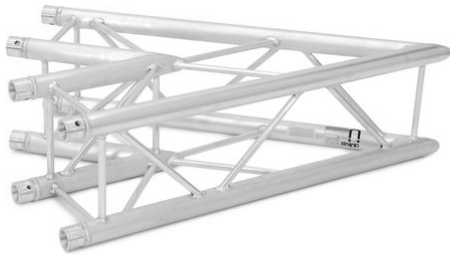

alutruss

QUADLOCK QL-ET34 C-19 2-way- corner 45°

4-point truss system

Art. No.: 60306772

GTIN: 4026397501766

The article is no longer in our assortment.

alutruss

QUADLOCK QL-ET34 C-19 2-way- corner 45°

4-point truss system

Art. No.: 60306772

GTIN: 4026397501766

Features:

- Strong EN-AW 6082 alloy for high loads
 - High-quality aluminum-tubes with 50 mm in diameter
 - Low weight
 - Distance center - center: 240 mm
 - Easy installation
 - Trusspipe: 50 mm
 - Made in Europe
 - For application areas such as: Theater; Trade fair and shop fitting; Clubs/dancing school
- Package contents
- 1 x connection Set