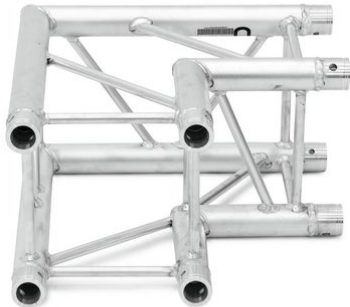

# alutruss

---

## QUADLOCK QL-ET34 C-21 2-way- corner 90°

4-point truss system

**Art. No.: 60306780**

GTIN: 4026397501780

**List price: 355.81 €**  
incl. 19% VAT.

## QUADLOCK QL-ET34 C-21 2-way- corner 90°

4-point truss system

**Art. No.: 60306780**

GTIN: 4026397501780

### Features:

---

- Strong EN-AW 6082 alloy for high loads
  - High-quality aluminum-tubes with 50 mm in diameter
  - Low weight
  - Distance center - center: 240 mm
  - Easy installation
  - Trusspipe: 50 mm
  - Made in Europe
  - For application areas such as: Theater; Trade fair and shop fitting; Clubs/dancing school
- Package contents
- 1 x connection Set