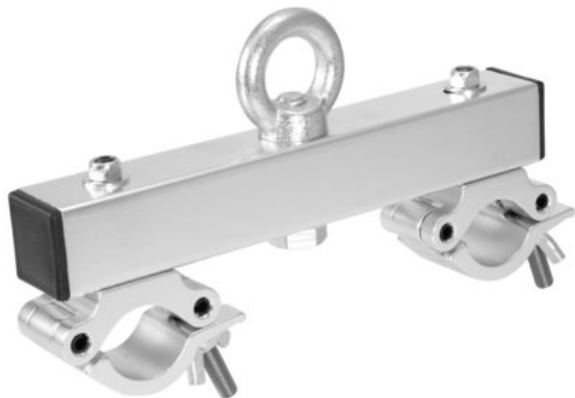

EUROLITE Truss Adapter with eyelet silver

Truss mount

Art. No.: 60320403

GTIN: 4026397695175

List price: 101.03 €

incl. 19% VAT.

Features:

- For safe and proper truss suspension
- For 290 mm trusses with a tube diameter of 48 - 51 mm
- Suitable for operation above persons
- LGA tested
- For application areas such as: Rental; Trade fair and shop fitting

Logistic

EAN / GTIN: 4026397695175

Weight: 2,50 kg

Length: 0.37 m

Width: 0.22 m

Height: 0.06 m

Technical specifications:

Maximum load BGV C1 (8-fold): 500 kg

Max. load WLL (4-fold): 1000 kg

Color: Alu colored

Dimensions: Length: 33 cm

Width: 5 cm

Height: 18 cm

Weight: 2,47 kg