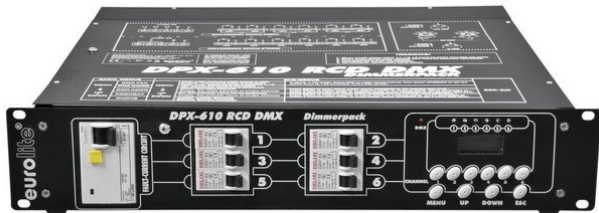

## DPX-610 RCD DMX dimmer pack

Digital 6-channel dimmer pack

Art. No.: 70064119

GTIN: 4026397367669

**The article is no longer in our assortment.**

All rights reserved. Subject to change without notice. Errors and omissions excepted.  
Illustration only. Actual item may differ from photo.

### Features:

---

- Residual current device (RCD)
- Universal dimmer pack for professional use
- Can be operated 1-phase or 3-phase
- 6 x 10 A
- DMX-control or analogue control possible
- The DMX-starting address can be adjusted on the device
- Synchronisation of several DPX-610 possible via DMX
- Adjusting the lamp pre-heat
- All modes are displayed via LEDs and the display
- With automatic circuit breaker per channel
- Channel outputs on the rear panel via pole connectors
- Only for professional use