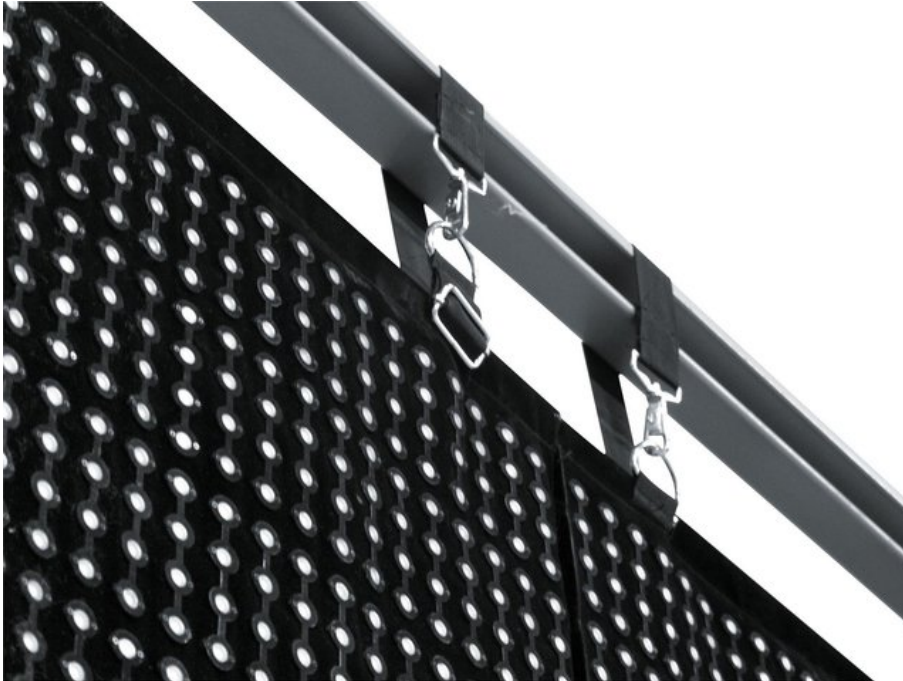

EUROLITE LSD-100 IP44 (H)1.6m x (W)1.6m

LED soft displays

Art. No.: 80503200

GTIN: 4026397390155

The article is no longer in our assortment.

Description:

Legal LSD trip!

It's out of the question, that you don't need pills or illegal substances to expand your conscious. Some LSD from Eurolite also serves the purpose. LSD, that are our new LED Soft Displays, which start a competition with stiff LED panels. They are flexible curtains with a very low own weight. Just like a carpet they can be coiled up (some may only be fold up). So transport as well as installation are alleviated enormously. Even huge surfaces can quickly be mounted by only two persons - to connect the different curtains is a child's play, by the way. Whether for clubs, halls, open airs, shop windows or exhibitions, the LSD curtains are suitable for any advertising and entertaining purposes. They meet the IP Code 44 and thus can be used outdoors. Ultra-bright tri-color SMD RGB LEDs are installed. They are capable of outputting up to 16.7 million colors, The real pixel pitch - one LED is able to deliver all RGB colors - guarantees high resolution full-color projection leaving nothing to be desired.