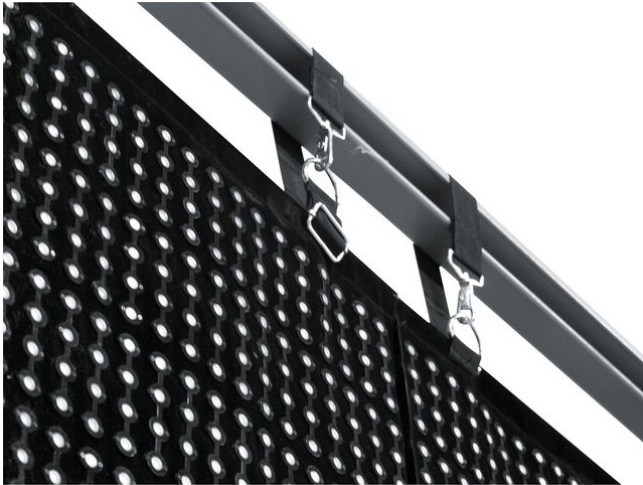

eurolite®

LSD-100 MK2 custom / per sqm

Custom sizes for LED soft displays of the LSD series

Art. No.: 80503201
GTIN: 4026397542493

The article is no longer in our assortment.

eurolite®

LSD-100 MK2 custom / per sqm

Custom sizes for LED soft displays of the LSD series

Art. No.: 80503201
GTIN: 4026397542493

Features:

- Fully assembled LED soft displays produced according to your individual dimensions - contact our sales team!
- Production of model LSD-100 available in steps of 1.60 meters (equals 16 pixels)
- Maximum size 1280 x 1024 pixels
- For quick 2-man installation and uncomplicated transport, a size of up to 5 meters per display is recommended
- Price per square meter
- Available in black and white
- Regular delivery time by sea freight: about 9 weeks
- Short-term delivery by air freight: about 4 weeks
- For further information about this product, please refer to the Data Sheet under "Downloads"