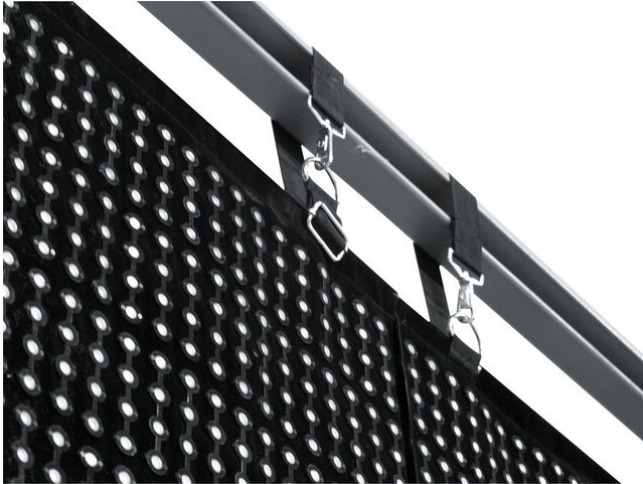

eurolite®

LSD-75 MK2 custom / per m²

Custom sizes for LED soft displays of the LSD series

Art. No.: 80503203
GTIN: 4026397542509

The article is no longer in our assortment.

eurolite®

LSD-75 MK2 custom / per m²

Custom sizes for LED soft displays of the LSD series

Art. No.: 80503203
GTIN: 4026397542509

Features:

- Fully assembled LED soft displays produced according to your individual dimensions - contact our sales team!
- Production of model LSD-75 available in steps of 1.2 meters (equals 16 pixels)
- Maximum size 1280 x 1024 pixels
- For quick 2-man installation and uncomplicated transport, a size of up to 5 meters per display is recommended
- Price per square meter
- Available in black and white
- Regular delivery time by sea freight: about 9 weeks
- Short-term delivery by air freight: about 4 weeks
- For further information about this product, please refer to the Data Sheet under "Downloads"