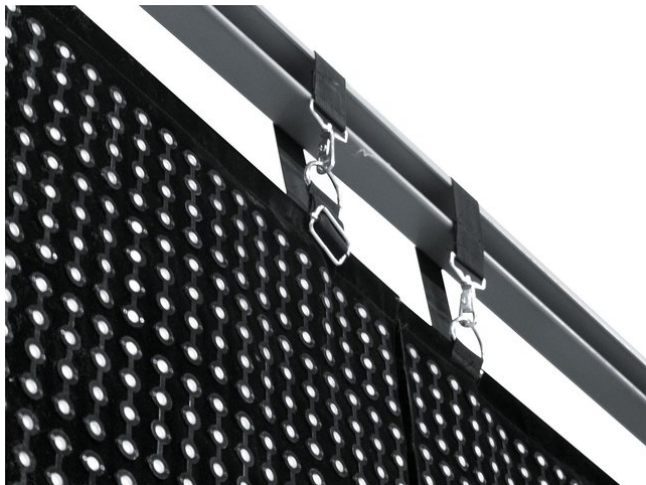

eurolite®

LSD-37.5 MK2 custom / per m²

Custom sizes for LED soft displays of the LSD series

Art. No.: 80503211
GTIN: 4026397542523

The article is no longer in our assortment.

eurolite®

LSD-37.5 MK2 custom / per m²

Custom sizes for LED soft displays of the LSD series

Art. No.: 80503211
GTIN: 4026397542523

Features:

- Fully assembled LED soft displays produced according to your individual dimensions - contact our sales team!
- Production of model LSD-37.5 available in steps of 0.60 meters (equals 16 pixels)
- Maximum size 1280 x 1024 pixels
- For quick 2-man installation and uncomplicated transport, a size of up to 5 meters per display is recommended
- Price per square meter
- Available in black and white
- Regular delivery time by sea freight: about 9 weeks
- Short-term delivery by air freight: about 4 weeks
- For further information about this product, please refer to the Data Sheet under "Downloads"