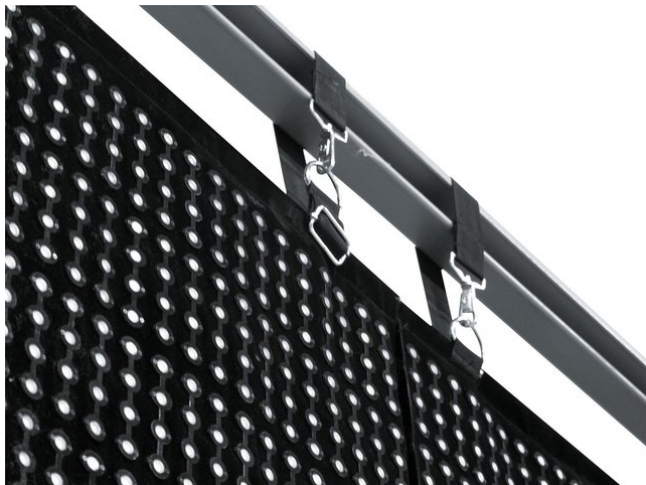

eurolite®

LSD-50E MK2 custom / per m²

Custom sizes for LED soft displays (economy version)

Art. No.: 80503235

GTIN: 4026397542585

The article is no longer in our assortment.

eurolite®

LSD-50E MK2 custom / per m²

Custom sizes for LED soft displays (economy version)

Art. No.: 80503235

GTIN: 4026397542585

Features:

- Fully assembled LED soft displays (economy version) produced according to your individual dimensions - contact our sales team!
- Production of model LSD-50E available in steps of 0.8 meters (equals 16 pixels)
- Maximum size 1280 x 1024 pixels
- For quick 2-man installation and uncomplicated transport, a size of up to 5 meters per display is recommended
- Price per square meter
- Available in black and white
- Regular delivery time by sea freight: about 9 weeks
- Short-term delivery by air freight: about 4 weeks