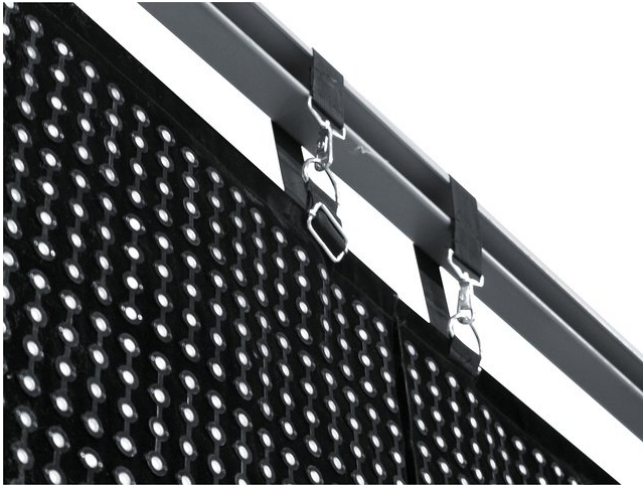

eurolite®

LSD-25E MK2 custom / per m²

Custom sizes for LED soft displays (economy version)

Art. No.: 80503239

GTIN: 4026397542608

The article is no longer in our assortment.

eurolite®

LSD-25E MK2 custom / per m²

Custom sizes for LED soft displays (economy version)

Art. No.: 80503239

GTIN: 4026397542608

Features:

- Fully assembled LED soft displays (economy version) produced according to your individual dimensions - contact our sales team!
- Production of model LSD-25E available in steps of 0.4 meters (equals 16 pixels)
- Maximum size 1280 x 1024 pixels
- For quick 2-man installation and uncomplicated transport, a size of up to 5 meters per display is recommended
- Price per square meter
- Available in black and white
- Regular delivery time by sea freight: about 9 weeks
- Short-term delivery by air freight: about 4 weeks