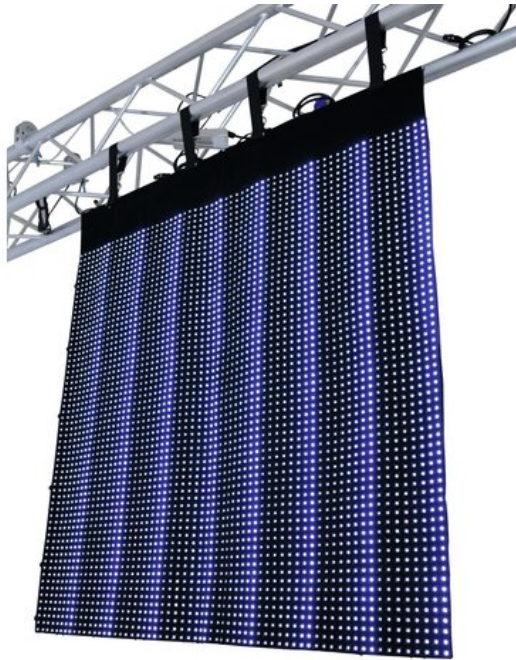

## EUROLITE LSD-75 MK2 (H)2.4m x (W)1.2m

LED soft displays

Art. No.: 80503244

GTIN: 4026397459777

**The article is no longer in our assortment.**

### Features:

- Flexible displays with tricolor RGB LEDs (type SMD 5050) for bright and colorful projection of videos and graphics
- Improved version with even brighter LEDs
- Proven connector system with push buttons and hook-and-loop connections
- Modular display concept allows the build-up of large areas, ideal for outdoor use with large viewing distances
- Bendable and foldable PVC material suitable for various shapes, e.g. columns, circles, angles
- Fast and uncomplicated installation, indoor and outdoor (IP44)
- Truss suspension via built-in belts
- Water-repellent and flame-resistant
- Low weight and small volume for convenient transport
- Easy maintenance - LEDs can be replaced without difficulty
- Controllable via optional network components and PC software
- All-in-one control system T9 (80503301): network interface and software LED Show T9 - ideal system for mobile use with notebooks with 1-gigabit NIC
- Control system LED studio: receiver interface (80503311), PCI sending card and software LED Studio (80503130)
- Recommended media software: MADRIX
- Switch-mode power supply for operation between 100 and 240 volts
- Power output for passing on the power supply
- Available in different sizes and pixel pitches
- Custom sizes available upon request (in 1.2 m units)