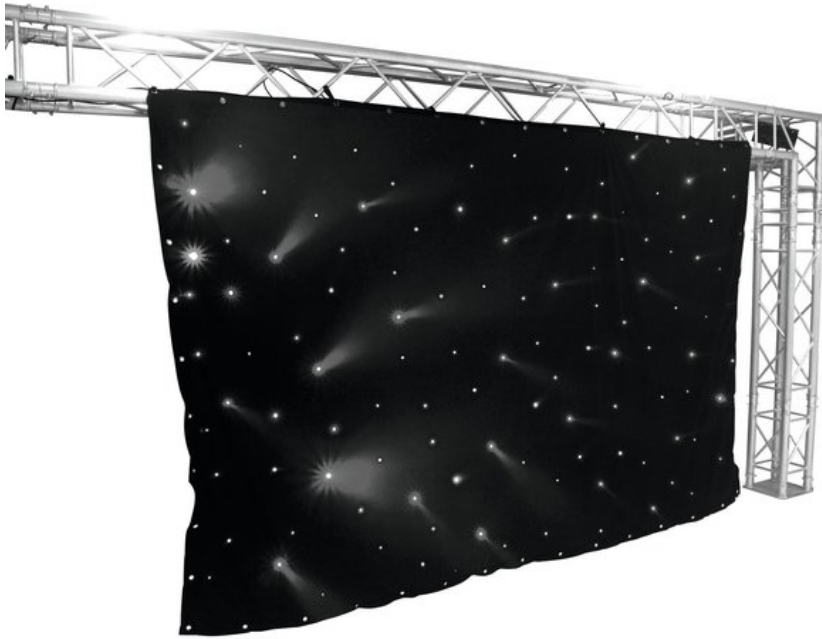

## EUROLITE CRT-120 LED-Curtain 6400K

LED curtain with 120 cold white LEDs and compatible DMX controller (3 x 2 m)

Art. No.: 80503410

GTIN: 4026397417340

**The article is no longer in our assortment.**

### Features:

- Black curtain with 120 white 5 mm LEDs (6400 K)
- Easy installation via seamed edge with 20 mm eyelets in 20 cm distances
- Operating modes: full on, auto, sound-active, DMX512
- Sound-control via built-in microphone
- Different programs and strobe effect adjustable
- Strobe effect with adjustable speed (1-12 flashes/sec)
- DMX512 control via regular DMX controller (occupies 8 channels)
- Several curtains can be linked via DMX512
- Water-repellent and flame-resistant
- Ready for connection with power plug and controller
- Ideal for stages, parties or mobile DJs
- Control via stand-alone; DMX
- Preprogrammed in LED PC-Control 512

### Technical specifications:

Power supply: 100-240 V AC, 50/60 Hz

Power consumption: 15,00 W

IP classification: IP20

Control: Stand-alone; DMX

Preprogrammed in: LED PC-Control 512

Dimensions: Width: 3 m

	Height: 2 m
Weight:	4,35 kg
DMX channels:	8
DMX connection:	3-pin XLR
Curtain connection:	5-pin DIN
LED number:	120
LED type:	5 mm
Sound-control:	via built-in microphone
Flash rate:	1-12 Hz
Curtain dimensions (W x H):	3 x 2 m
Curtain weight:	3.6 kg
Controller dimensions (L x W x H):	220 x 125 x 65 mm
Controller weight:	1 kg
Legal specifications	
Special product:	Not designed for household room illumination
Intended use:	Show effect lighting