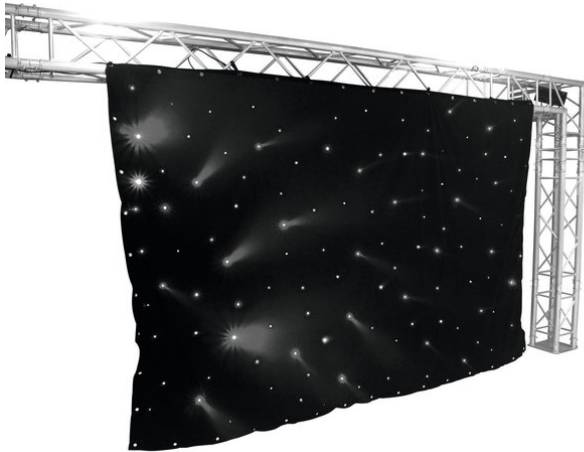

## CRT-120 LED-Curtain 6400K

LED curtain with 120 cold white LEDs and compatible DMX controller (3 x 2 m)

**Art. No.: 80503410**  
GTIN: 4026397417340

**The article is no longer in our assortment.**

### Features:

---

- Black curtain with 120 white 5 mm LEDs (6400 K)
- Easy installation via seamed edge with 20 mm eyelets in 20 cm distances
- Operating modes: full on, auto, sound-active, DMX512
- Sound-control via built-in microphone
- Different programs and strobe effect adjustable
- Strobe effect with adjustable speed (1-12 flashes/sec)
- DMX512 control via regular DMX controller (occupies 8 channels)
- Several curtains can be linked via DMX512
- Water-repellent and flame-resistant
- Ready for connection with power plug and controller
- Ideal for stages, parties or mobile DJs
- Control via stand-alone; DMX
- Preprogrammed in LED PC-Control 512