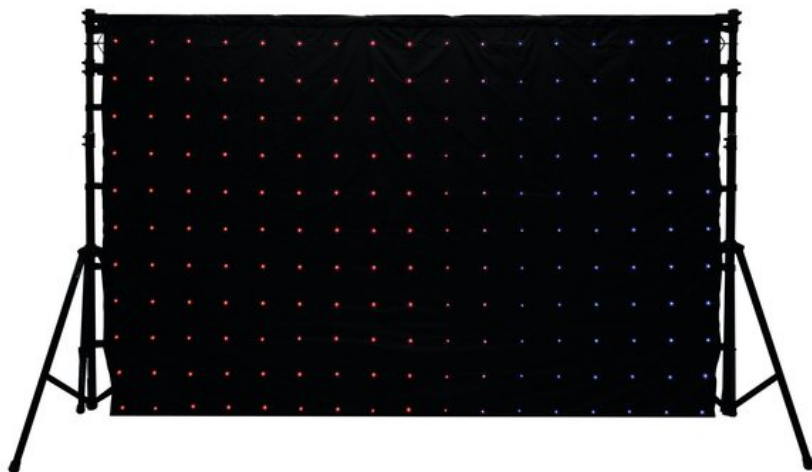

EUROLITE CRT-200PRO MK2 LED Curtain 3x2m

LED effect curtain for multimedia animations

Art. No.: 80503431

GTIN: 4026397523829

The article is no longer in our assortment.

Features:

- LED effect curtain with PC control
- 187 super-bright TCL LEDs (5 mm) provide for an exquisite RGB color mix
- Each LED individually addressable for displaying multimedia content, texts, dynamic light effects, color fades and animations
- Ideal as stage backdrop for bands, clubs and mobile DJs
- Water-repellent and flame-resistant curtain fabric
- Several LED curtains can be combined and run synchronously
- PC, DMX and auto control with the optional network controller
- Easily create your own content with the PC software LPlayer for stunning animations such as video loops, screen captures, logos, running lights and starry sky effects
- Loops all around for easy suspension
- Fast and uncomplicated setup
- Low weight
- Comes with practical transport bag
- Operation with included PSU
- EUROLITE CRT-200PRO MK2 Controller (No. 80503432) must be ordered separately

Logistic

EAN / GTIN: 4026397523829

Weight: 6,20 kg

Length: 0.53 m

Width: 0.40 m

Height: 0.20 m

Technical specifications:

Power supply: 100-240 V AC, 50/60 Hz

Dimensions: Width: 3 m

Height: 2 m

via included PSU

Power consumption:	30 W
Resolution (W x H):	17 x 11 pixels
Pixel pitch:	180 mm
LED type:	TCL, 5 mm
Dimensions (W x H):	3 x 2 m
Weight:	3.2 kg
Legal specifications	
Special product:	Not designed for household room illumination
Intended use:	Show effect lighting