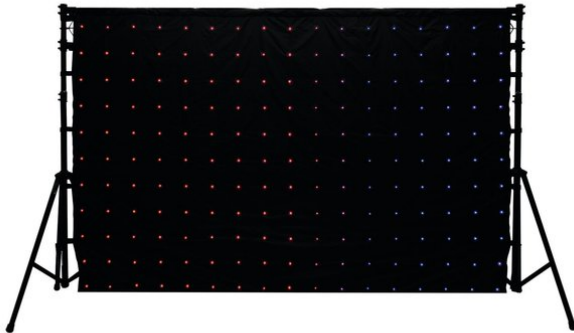

eurolite®

CRT-200PRO MK2 LED Curtain 3x2m

LED effect curtain for multimedia animations

Art. No.: 80503431

GTIN: 4026397523829

The article is no longer in our assortment.

eurolite®

CRT-200PRO MK2 LED Curtain 3x2m

LED effect curtain for multimedia animations

Art. No.: 80503431

GTIN: 4026397523829

Features:

- LED effect curtain with PC control
- 187 super-bright TCL LEDs (5 mm) provide for an exquisite RGB color mix
- Each LED individually addressable for displaying multimedia content, texts, dynamic light effects, color fades and animations
- Ideal as stage backdrop for bands, clubs and mobile DJs
- Water-repellent and flame-resistant curtain fabric
- Several LED curtains can be combined and run synchronously
- PC, DMX and auto control with the optional network controller
- Easily create your own content with the PC software LPlayer for stunning animations such as video loops, screen captures, logos, running lights and starry sky effects
- Loops all around for easy suspension
- Fast and uncomplicated setup
- Low weight
- Comes with practical transport bag
- Operation with included PSU