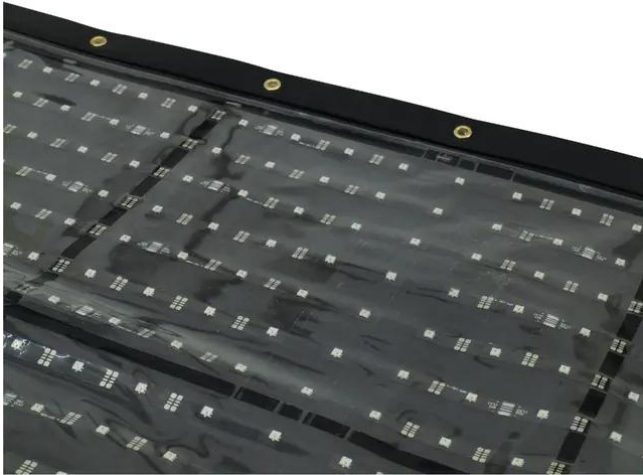

eurolite®

DF-40 LED display 92x92

Ultra flat and flexible LED display

Art. No.: 80503600

GTIN: 4026397423730

eurolite®

DF-40 LED display 92x92

Ultra flat and flexible LED display

Art. No.: 80503600

GTIN: 4026397423730

Features:

- Ultraflat and flexible LED display for bright and colorful projection of videos and graphics
- Bends, rolls and moulds around almost any shape for waves, columns, circles, arcs and angles
- 4 millimeters thin and 800 grams light for convenient transport and simple installation
- 40 mm pixel pitch (seamless image at about 40 m)
- Applicable for installation in counters, columns and rear walls in shops and clubs, on fairs and various other environments
- Extendable for of large video billboards
- Control per network protocol in live mode with PC software or in stand-alone mode with media player (accessories)
- Control also possible per MADRIX, DMX and Artnet
- Large operating range from -20° to +50° C
- 484 LEDs 3in1 R/G/B (homogenous color mix)
- Control via DMX