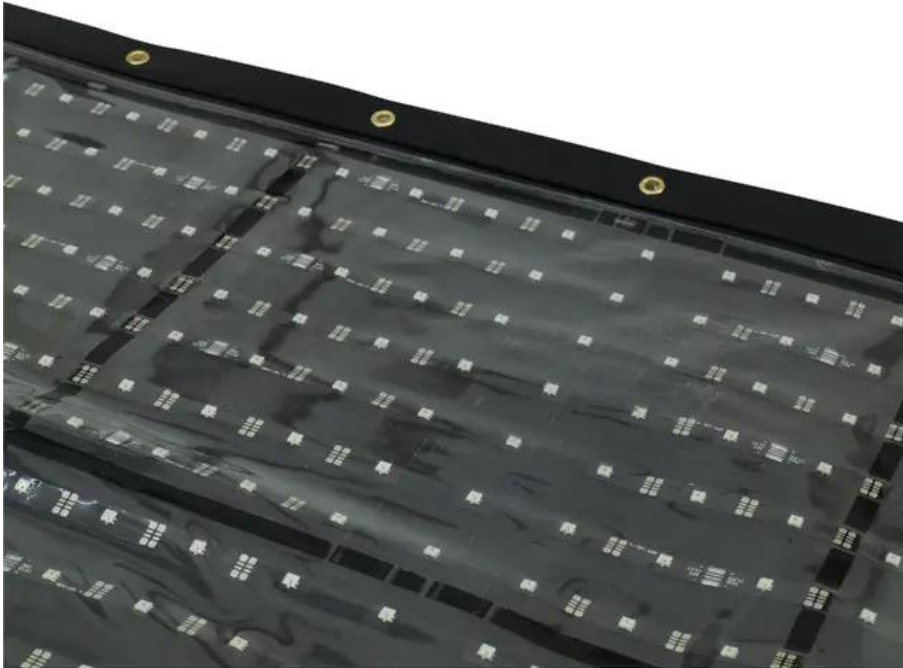

EUROLITE DF-40 LED display 92x92

Ultra flat and flexible LED display

Art. No.: 80503600

GTIN: 4026397423730

Features:

- Ultraflat and flexible LED display for bright and colorful projection of videos and graphics
- Bends, rolls and moulds around almost any shape for waves, columns, circles, arcs and angles
- 4 millimeters thin and 800 grams light for convenient transport and simple installation
- 40 mm pixel pitch (seamless image at about 40 m)
- Applicable for installation in counters, columns and rear walls in shops and clubs, on fairs and various other environments
- Extendable for of large video billboards
- Control per network protocol in live mode with PC software or in stand-alone mode with media player (accessories)
- Control also possible per MADRIX, DMX and Artnet
- Large operating range from -20° to +50° C
- 484 LEDs 3in1 R/G/B (homogenous color mix)
- Control via DMX

Logistic

EAN / GTIN: 4026397423730

Weight: 1,95 kg

Length: 1.00 m

Width: 0.12 m

Heigh: 0.12 m

Technical specifications:

Power consumption:	40.00 W
LED type:	484 x 3in1 R/G/B (homogenous color mix)
Control:	DMX
Dimensions:	Width: 92.5 cm Depth: 4 cm Height: 92 cm

Weight:	0.60 kg
Resolution:	22 x 22 pixels
Pixel pitch:	40 mm
Pixel configuration:	tricolor RGB LEDs
Display mode:	synchronous to PC, or asynchronous per media player
Brightness:	R 250-1000 mcd, G 500-1650 mcd, B 80-500 mcd
Viewing angle:	120°
Data refresh rate:	400 cycles/sec
Colors:	16.7 million (R 256, G 256, B 256)
Operating temperature:	-20° to 50°C
Dimensions (L x W x H):	925 x 920 x 4 mm
Special product:	Not designed for household room illumination
Intended use:	Show effect lighting