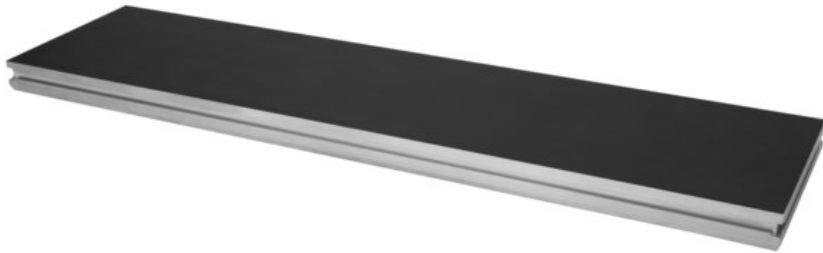

ALUTRUSS Stage element BE-1 2x0,5m 750kg/m²

Outdoor stage element

Art. No.: 80702707

GTIN: 4026397657036

List price: 498.61 €

incl. 19% VAT.

Features:

- Aluminum frame 2 x 0.5 m
- Aluminum feet must be ordered separately
- Distributed load per m² 750 kg
- Suitable for outdoor use
- TÜV Nord certified

Logistic

EAN / GTIN: 4026397657036

Weight: 21,50 kg

Length: 2.03 m

Width: 0.54 m

Height: 0.10 m

Bulky product

Technical specifications:

Distributed load: 750 kg/m²

Recording feet max.: 60 x 60 mm

Material: Birch multiplex, 20 mm

Dimensions: Length: 2 m
Width: 50 cm

Weight: 20,10 kg