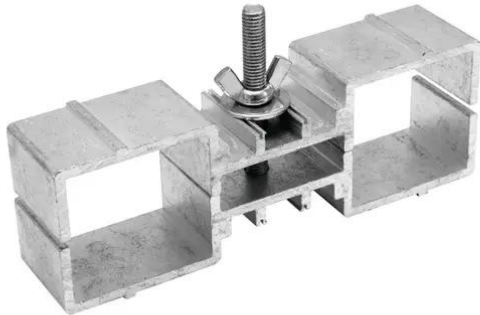

alutruSS

BE-1F2 Leg Clamp (2 legs)

Art. No.: 80702774
GTIN: 4026397629163

alutruSS

BE-1F2 Leg Clamp (2 legs)

Art. No.: 80702774
GTIN: 4026397629163

Features:

- Made in Europe