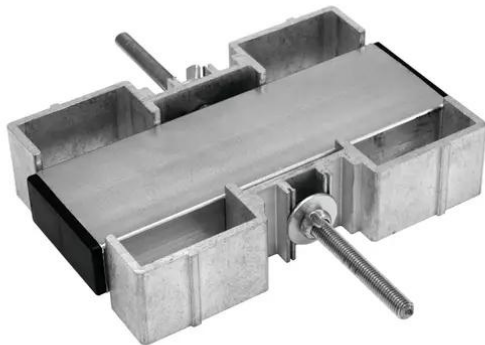

alutruss

BE-1F4 Leg Clamp (4 legs)

Art. No.: 80702776
GTIN: 4026397629170

alutruss

BE-1F4 Leg Clamp (4 legs)

Art. No.: 80702776
GTIN: 4026397629170

Features:

- Made in Europe