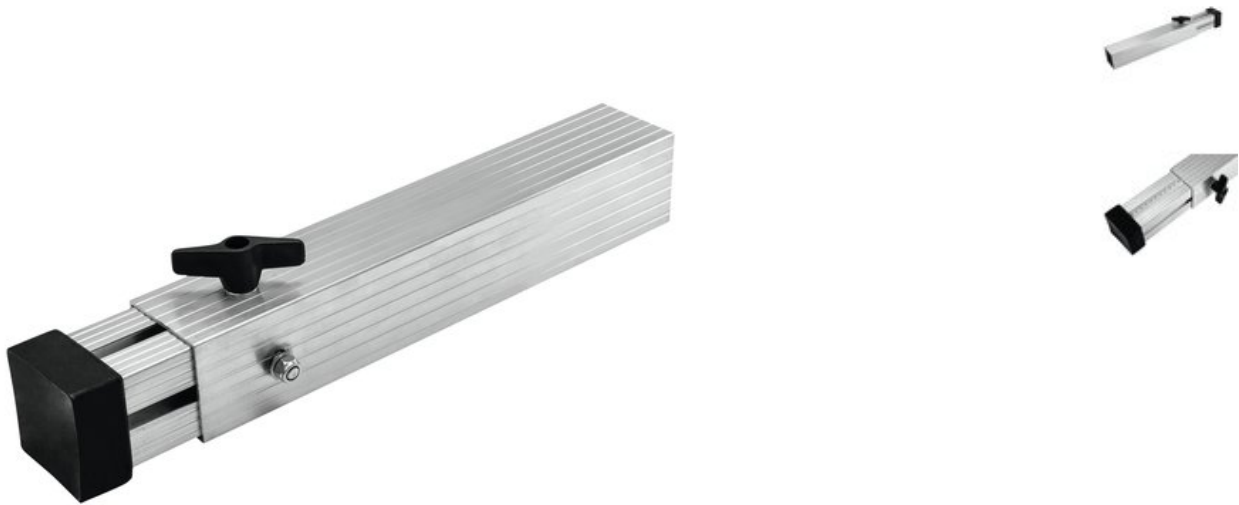

ALUTRUSS BE-14060 Telescopic foot 40-60cm

Variable foot for BE Alutruss stage element

Art. No.: 80702785

GTIN: 4026397629187

List price: 39.15 €

incl. 19% VAT.

Features:

- Adjustable height
- Made in Europe
- Package contents**
- 1 x foot

Logistic

EAN / GTIN: 4026397629187
Weight: 1,27 kg
Length: 0.10 m
Width: 0.09 m
Height: 0.41 m

Technical specifications:

Height:	Maximum: 60 cm Minimum: 40 cm
Material:	Aluminum; Rubber
Material thickness:	2 mm
Dimensions:	Length: 6 cm Width: 6 cm Height: 37,5 cm
Weight:	1,11 kg