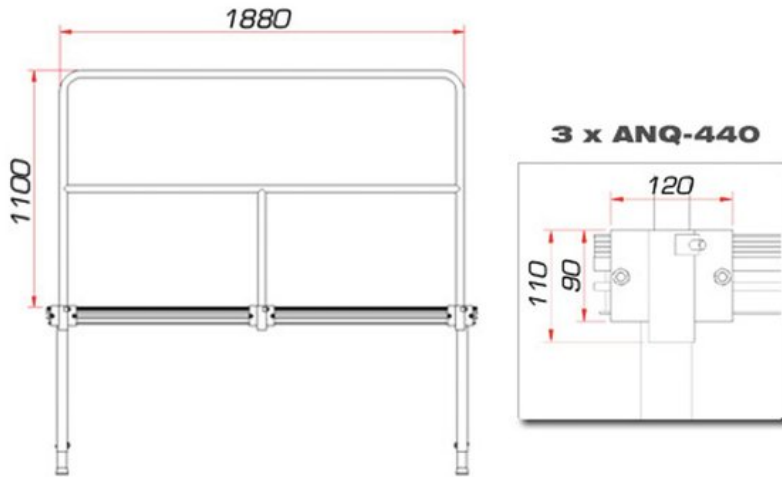

## GUIL TMQ-02/440 Stage rail 188 cm

Stage rail for TM-440 and TM-441 stage element

Art. No.: 80702845

GTIN: 4026397457124

> ALL CONNECTORS INCLUDED

**The article is no longer in our assortment.**

### Features:

- Matching rail for 2 meter element side
- Incl. connectors
- Complies with DIN 15920-11 (only when used with GUIL TM-440/TM-441)
- Length 188 cm
- Height 110 cm
- Weight 10 kg
- For further information about this product, please refer to the Data Sheet under "Downloads"

### Logistic

EAN / GTIN: 4026397457124

Weight: 8,00 kg

Length: 1.88 m

Width: 0.04 m

Height: 1.19 m

Bulky product