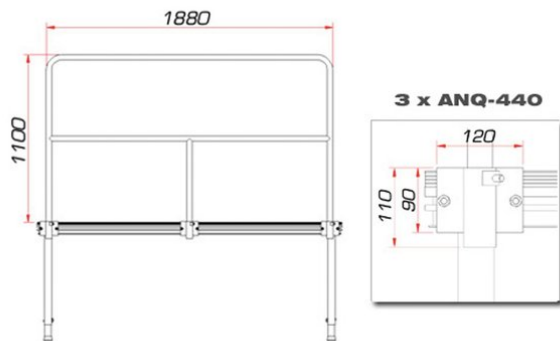

TMQ-02/440 Stage rail 188 cm

Stage rail for TM-440 and TM-441 stage element

Art. No.: 80702845

GTIN: 4026397457124

> ALL CONNECTORS INCLUDED

The article is no longer in our assortment.

TMQ-02/440 Stage rail 188 cm

Stage rail for TM-440 and TM-441 stage element

Art. No.: 80702845

GTIN: 4026397457124

Features:

- Matching rail for 2 meter element side
- Incl. connectors
- Complies with DIN 15920-11 (only when used with GUIL TM-440/TM-441)
- Length 188 cm
- Height 110 cm
- Weight 10 kg
- For further information about this product, please refer to the Data Sheet under "Downloads"