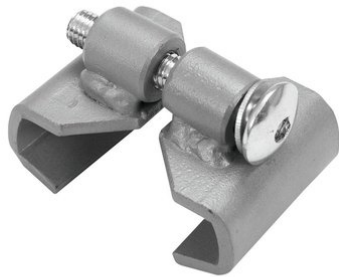

## TMU-02/442 Clamp Connector

Metal clamp for connecting two TM-442 stage elements

**Art. No.: 80702870**

GTIN: 4026397511994

**The article is no longer in our assortment.**

## TMU-02/442 Clamp Connector

Metal clamp for connecting two TM-442 stage elements

**Art. No.: 80702870**

GTIN: 4026397511994