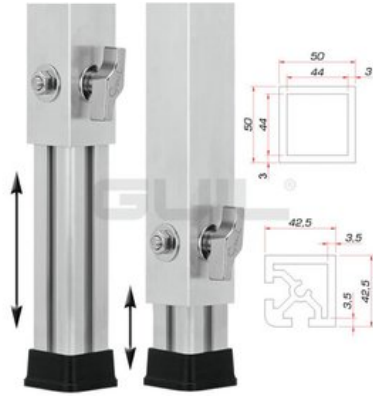

GUIL PTA-440/20-25 Telescopic foot

Variable foot for TM-440 stage element

Art. No.: 80702889

GTIN: 4026397476491

The article is no longer in our assortment.

Features:

- For further information about this product, please refer to the Data Sheet under "Downloads"

Technical specifications:

Logistic

EAN / GTIN: 4026397476491

Weight: 0,70 kg

Length: 0.18 m

Width: 0.08 m

Height: 0.04 m