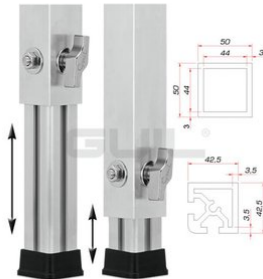

PTA-440/20-25 Telescopic foot

Variable foot for TM-440 stage element

Art. No.: 80702889

GTIN: 4026397476491

The article is no longer in our assortment.

PTA-440/20-25 Telescopic foot

Variable foot for TM-440 stage element