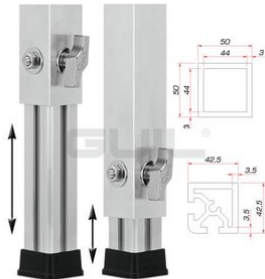

PTA-440/60-100 Telescopic Foot

Variable foot for TM-440 stage element

Art. No.: 8070288F

GTIN: 4026397475791

List price: 97.46 €
incl. 19% VAT.

PTA-440/60-100 Telescopic Foot

Variable foot for TM-440 stage element

Art. No.: 8070288F

GTIN: 4026397475791

Features:

- Adjustable height
- Made in Europe
- For further information about this product, please refer to the Data Sheet under "Downloads"