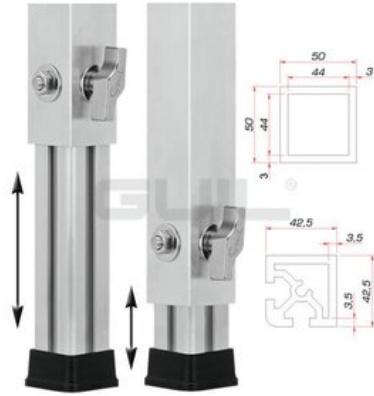

GUIL PTA-440/70-120 Telescopic Foot

Variable foot for TM-440 stage element

Art. No.: 8070288G

GTIN: 4026397481457

List price: 104.6 €

incl. 19% VAT.

Features:

- Adjustable height
- Made in Europe
- For further information about this product, please refer to the Data Sheet under "Downloads"

Logistic

EAN / GTIN: 4026397481457

Weight: 2,36 kg

Length: 0.68 m

Width: 0.05 m

Height: 0.05 m

Technical specifications:

Height: Maximum: 120 cm
Minimum: 70 cm

Material: Aluminum

Material thickness: 3 mm

Dimensions: Length: 5 cm
Width: 5 cm
Height: 67,5 cm

Weight: 2,35 kg