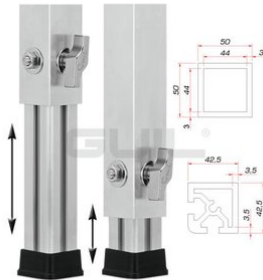

PTA-440/70-120 Telescopic Foot

Variable foot for TM-440 stage element

Art. No.: 8070288G

GTIN: 4026397481457

List price: 104.6 €
incl. 19% VAT.

PTA-440/70-120 Telescopic Foot

Variable foot for TM-440 stage element

Art. No.: 8070288G

GTIN: 4026397481457

Features:

- Adjustable height
- Made in Europe
- For further information about this product, please refer to the Data Sheet under "Downloads"