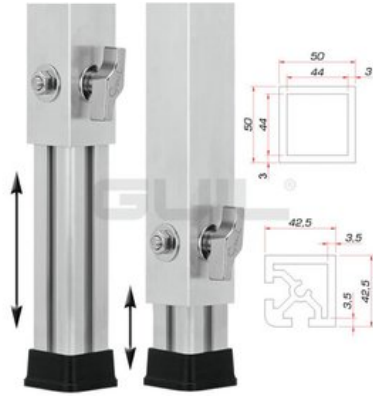

GUIL PTA-440/80-140 Telescopic Foot

Variable foot for TM-440 stage element

Art. No.: 8070288H

GTIN: 4026397481310

List price: 106.98 €

incl. 19% VAT.

Features:

- Adjustable height
- Made in Europe
- For further information about this product, please refer to the Data Sheet under "Downloads"

Logistic

EAN / GTIN: 4026397481310

Weight: 2,57 kg

Length: 0.08 m

Width: 0.06 m

Height: 0.78 m

Technical specifications:

Height: Maximum: 140 cm
Minimum: 80 cm

Material: Aluminum

Material thickness: 3 mm

Dimensions: Length: 5 cm
Width: 5 cm
Height: 77,5 cm

Weight: 2,55 kg