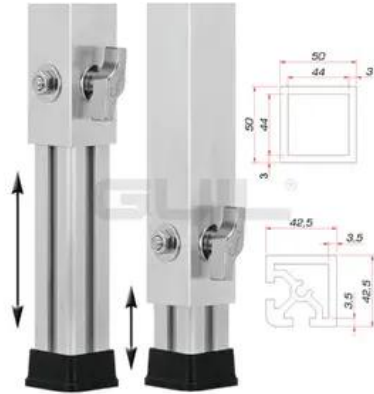

## GUIL PTA-440/90-160 Telescopic Foot

Variable foot for TM-440 stage element

Art. No.: 8070288J

GTIN: 4026397481297

**List price: 112.93 €**

incl. 19% VAT.

### Features:

- Adjustable height
- Made in Europe
- For further information about this product, please refer to the Data Sheet under "Downloads"

### Logistic

EAN / GTIN: 4026397481297

Weight: 3,02 kg

Length: 0.08 m

Width: 0.06 m

Height: 0.88 m

### Technical specifications:

Height: Maximum: 160 cm  
Minimum: 90 cm

Material: Aluminum

Material thickness: 3 mm

Dimensions: Length: 5 cm  
Width: 5 cm  
Height: 87,5 cm

Weight: 3 kg