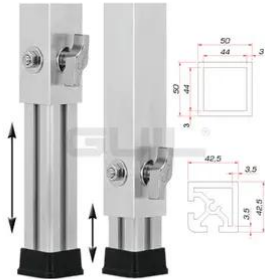

PTA-440/90-160 Telescopic Foot

Variable foot for TM-440 stage element

Art. No.: 8070288J

GTIN: 4026397481297

PTA-440/90-160 Telescopic Foot

Variable foot for TM-440 stage element

Art. No.: 8070288J

GTIN: 4026397481297

Features:

- Adjustable height
- Made in Europe
- For further information about this product, please refer to the Data Sheet under "Downloads"