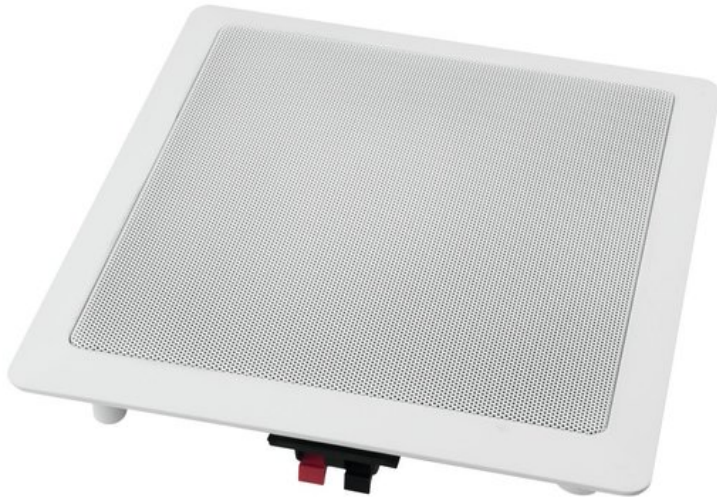

OMNITRONIC CSUB-8 Ceiling Subwoofer

8" flush-mount speaker, dual voice coil, 60 W RMS, 2 x 8 ohms, 22 cm x 22 cm

Art. No.: 80710150

GTIN: 4026397571158

List price: 53.43 €

incl. 19% VAT.

Features:

- Flush-mount speaker for the bass support of PA systems
- Dual voice coil 2 x 8 ohms
- Safe and easy installation with screw clips
- Flat profile for inconspicuous installation
- Durable plastic cabinet with metal grille
- For a ceiling thickness up to 15 mm
- A crossover is required for system integration
- For application areas such as: Installation; restaurants, bars and hotels; sports centres/gyms

Package contents

- 1 x speaker, 1 x safety bond, 1 x screw, 1 x key, 1 x user manual

Logistic

EAN / GTIN: 4026397571158

Weight: 2,00 kg

Length: 0.27 m

Width: 0.27 m

Height: 0.12 m

Technical specifications:

Power:	Program: 120W Rated: 60W RMS
Frequency range:	40 - 5000 Hz
Sensitivity:	80 dB
Impedance:	2 x 8 ohms
Connections:	Input: speaker via Spring terminal
Speaker:	1 x woofer 8"
Type of speaker:	Flush-mount speaker

Color:	White
Mounting dimensions:	22 cm x 22 cm
Mounting depth:	94 mm
Dimensions:	Width: 25,4 cm Depth: 25,4 cm Height: 9,9 cm
Weight:	1,83 kg