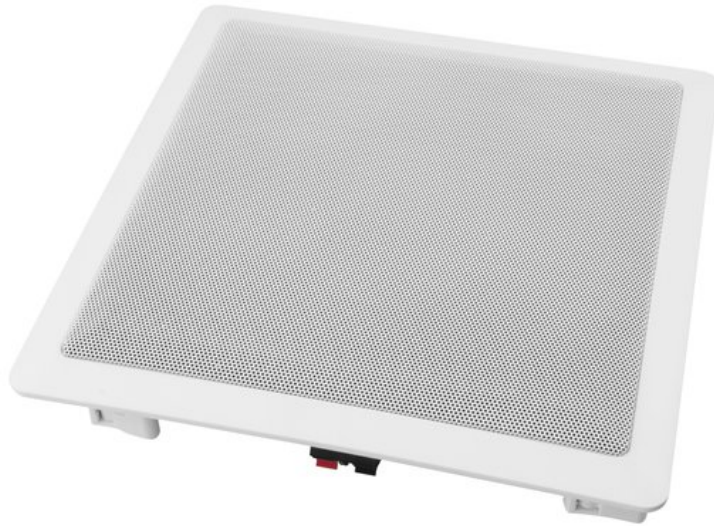

OMNITRONIC CSUB-10 Ceiling Subwoofer

10" flush-mount speaker, dual voice coil, 90 W RMS, 2 x 8 ohms, 27 cm x 27 cm

Art. No.: 80710152

GTIN: 4026397571172

List price: 65.33 €

incl. 19% VAT.

Features:

- Flush-mount speaker for the bass support of PA systems
- Dual voice coil 2 x 8 ohms
- Safe and easy installation with screw clips
- Flat profile for inconspicuous installation
- Durable plastic cabinet with metal grille
- For a ceiling thickness up to 30 mm
- A crossover is required for system integration
- For application areas such as: Installation; restaurants, bars and hotels; sports centres/gyms

Package contents

- 1 x user manual, 1 x speaker

Logistic

EAN / GTIN: 4026397571172

Weight: 2,73 kg

Length: 0.33 m

Width: 0.32 m

Height: 0.13 m

Technical specifications:

Power:	Program: 180W Rated: 90W RMS
Frequency range:	30 - 4000 Hz
Sensitivity:	89 dB
Impedance:	2 x 8 ohms
Connections:	Input: speaker via Spring terminal
Speaker:	1 x woofer 10"
Type of speaker:	Flush-mount speaker

Color:	White
Mounting dimensions:	27 cm x 27 cm
Mounting depth:	90 mm
Dimensions:	Width: 30,3 cm Depth: 30,3 cm Height: 9,7 cm
Weight:	2,31 kg