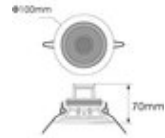

OMNITRONIC CS-2.5G Ceiling Speaker gold

2,5" full-range flush-mount speaker, Public address systems 100V, 6 W RMS, Ø 8 cm

Art. No.: 80710203

GTIN: 4026397288735

List price: 23.68 €

incl. 19% VAT.

Features:

- 6.5 cm full-range speaker (2.5")
- Easy mounting, similar to standard flush-mount lights
- For speech and background music in indoor PA systems
- Available in various colors
- For application areas such as: Installation; restaurants, bars and hotels; sports centres/gyms
- For further information about this product, please refer to the Data Sheet under "Downloads"

Logistic

EAN / GTIN: 4026397288735

Weight: 0,50 kg

Length: 0.15 m

Width: 0.12 m

Height: 0.10 m

Technical specifications:

| | |
|----------------------|---|
| Power: | Program: 12W Rated: 6W RMS |
| Frequency range: | 120 - 20000 Hz |
| Sensitivity: | 87 dB |
| Max. SPL: | 91 dB |
| Impedance: | Public address systems 100V |
| Power tapping: | 3W; 6W RMS via no connector/cable only switchable |
| Speaker: | 1 x woofer 2,5" |
| Type of speaker: | Flush-mount speaker |
| Mounting dimensions: | Ø 8 cm |

Dimensions:

Depth: 7 cm

Diameter: Ø 10 cm

Weight:

390 g
