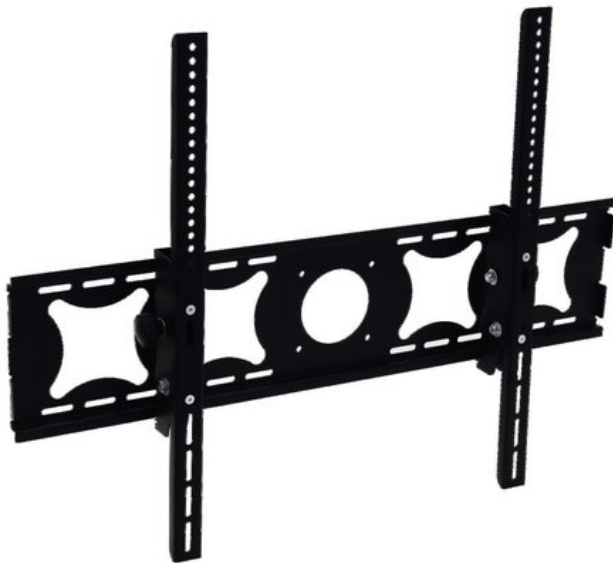

EUROLITE FWH-37/70 Wall Mount for Monitors

Wall mount

Art. No.: 81012433

GTIN: 4026397564662

The article is no longer in our assortment.

Features:

- Wall mount for LCD monitors with a diagonal screen size of 939 mm (37") to 1778 mm (70")
- Stable metal version
- VESA standard up to 600 x 800 mm
- Adjustable tilt angle -5° to 15°
- Mounting materials included in the delivery

Logistic

EAN / GTIN: 4026397564662

Weight: 5,00 kg

Length: 0.87 m

Width: 0.21 m

Height: 0.10 m

Technical specifications:

Dimensions:	Width: 85 cm Depth: 9,5 cm Height: 63 cm
Weight:	4,50 kg
Max Load WLL (4-fold):	60 kg
Max Load BGV C1 (8-fold):	30 kg
VESA:	up to 600 x 800 mm
Distance to wall:	83 mm
Dimensions (LxHxW):	850 x 630 x 95 mm