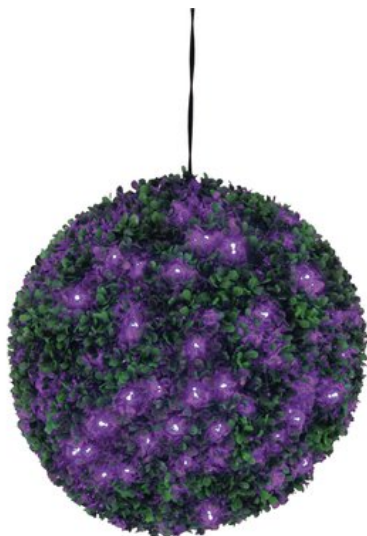

EUROPALMS Boxwood ball with purple LEDs, artificial, 40cm

Beautiful, decorative indecuduous polyethylene box tree ball with LEDs

Art. No.: 82606958

GTIN: 4026397366495

The article is no longer in our assortment.

Features:

- Extravagant decoration, ideal for home and garden
- 200 long-life LEDs (available in different colors)
- Ready for connection with outdoor power cord (IP44)
- 200 powerful LEDs purple/violet
- Control via plug and play
- Suitable for outdoor use IP44

Logistic

EAN / GTIN: 4026397366495

Weight: 2,30 kg

Length: 0.41 m

Width: 0.41 m

Height: 0.41 m

Technical specifications:

Power supply:	230 V AC, 50 Hz
Power consumption:	5,00 W
IP classification:	IP44
Power connection:	Fixed power supply cord with safety plug
LED:	200 x purple/violet
Control:	Plug and play
Standing/fixation:	Loop (rope)
Color:	Green
Foliage:	Material: PE ND polyethylene
Dimensions:	Height: 40 cm Diameter: Ø 40 cm