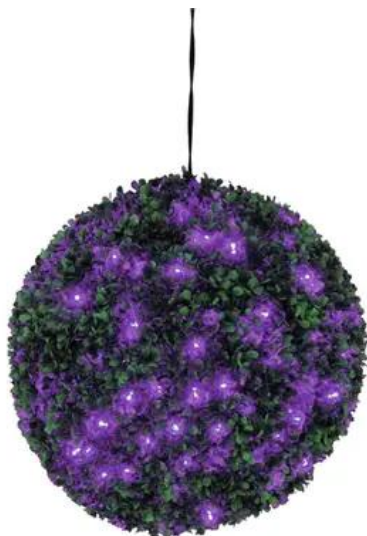

EUROPALMS Boxwood ball with purple LEDs, artificial, 40cm

Beautiful, decorative indeciduous polyethylene box tree ball with LEDs

Art. No.: 82606958

GTIN: 4026397366495

Features:

- Extravagant decoration, ideal for home and garden
- 200 long-life LEDs (available in different colors)
- Ready for connection with outdoor power cord (IP44)
- 200 LEDs purple/violet
- Control via plug and play
- Suitable for outdoor use IP44

Logistic

EAN / GTIN: 4026397366495

Weight: 2,30 kg

Length: 0.41 m

Width: 0.41 m

Height: 0.41 m

Technical specifications:

Power supply:	230 V AC, 50 Hz
Power consumption:	5.00 W
IP classification:	IP44
Power connection:	Fixed power supply cord with safety plug
Lamp type:	LED lamp
LED type:	200 x purple/violet
Control:	Plug and play
Standing/fixation:	Loop (rope)
Color:	Green
Foliage:	Material: PE ND polyethylene
Dimensions:	Height: 40 cm

Diameter: Ø 40 cm

Weight: 1.80 kg

Special product: Not designed for household room illumination

Intended use: Show effect lighting

Scope of delivery:
