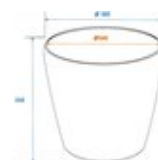

## EUROPALMS Deco cachepot LUNA-33, round, white

High-quality cachepot in a modern design

Art. No.: 83011452

GTIN: 4026397435887

**The article is no longer in our assortment.**

### Features:

- For indoor and outdoor use
- Glass fiber reinforced plastic for high durability
- Height: 33cm
- External Diameter: 36cm
- Internal diameter: 34cm
- Internal height: 33cm
- Weight: 3,3 kg
- For further information about this product, please refer to the Data Sheet under "Downloads"

### Logistic

EAN / GTIN: 4026397435887

Weight: 3,80 kg

Length: 0.38 m

Width: 0.38 m

Height: 0.36 m

### Technical specifications:

Color:	White
Dimensions:	Height: 33 cm Diameter: Ø 36 cm
Weight:	3,3 kg